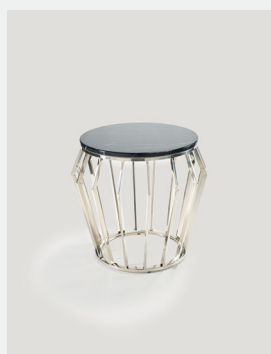

COFFEE AND SIDE TABLES

EMMA COFFEE AND SIDE TABLES

COFFEE TABLE

SIZE: 32" X 18"

SIDE TABLE

SIZE: 22" X 23"

SIDE TABLE CHROME
W/ BLACK MARBLE

SIDE TABLE CHROME
W/ WHITE MARBLE

SIDE TABLE GOLD
W/ BLACK MARBLE

SIDE TABLE GOLD
W/ WHITE MARBLE

COFFEE TABLE CHROME
W/ BLACK MARBLE

COFFEE TABLE CHROME
W/ WHITE MARBLE

COFFEE TABLE GOLD
W/ BLACK MARBLE

COFFEE TABLE GOLD
W/ WHITE MARBLE

HARLO COFFEE AND SIDE TABLES