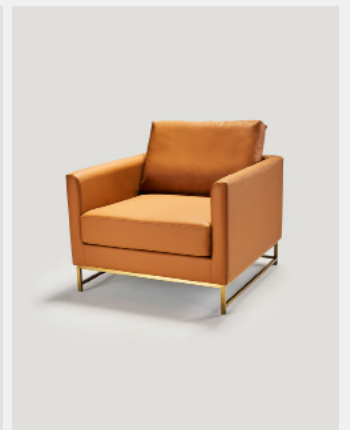

HARRISON SOFA AND ARMCHAIRS

SIZE: SOFA 86" x 35" x 33"
ARMCHAIR 35" x 35" x 33"

COGNAC LEATHER

SPRING GREEN VELVET

COBALT VELVET

COBLAT BLUE

SPRING GREEN
VELVET

COGNAC LEATHER