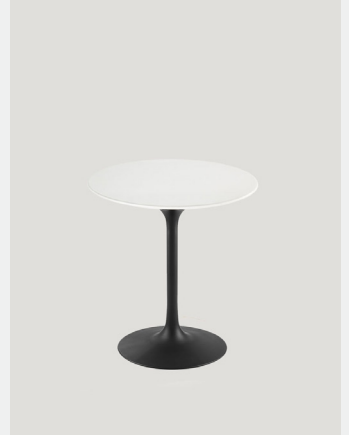

COCKTAIL TABLE: 27" X 30" HIGH HIGHTOP TABLES: 27" X 42" HIGH

MARBLE BLACK TOP
BLACK BASE COCKTAIL

WHITE MARBLE TOP
BLACK BASE COCKTAIL

GLOSS BLACK TOP
BLACK BASE COCKTAIL

GLOSS WHITE TOP
BLACK BASE COCKTAIL