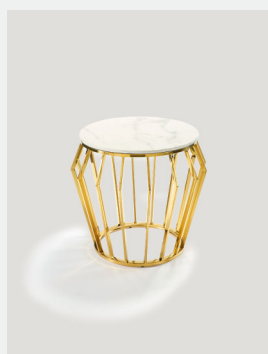

COFFEE AND SIDE TABLES

EMMA COFFEE AND SIDE TABLES

COFFEE TABLE

SIZE: 32" X 18"

SIDE TABLE

SIZE: 22" X 23"

SIDE TABLE CHROME
W/ BLACK MARBLE

SIDE TABLE CHROME
W/ WHITE MARBLE

SIDE TABLE GOLD
W/ BLACK MARBLE

SIDE TABLE GOLD
W/ WHITE MARBLE

COFFEE TABLE CHROME
W/ BLACK MARBLE

COFFEE TABLE CHROME
W/ WHITE MARBLE

COFFEE TABLE GOLD
W/ BLACK MARBLE

COFFEE TABLE GOLD
W/ WHITE MARBLE

HARLO COFFEE AND SIDE TABLES