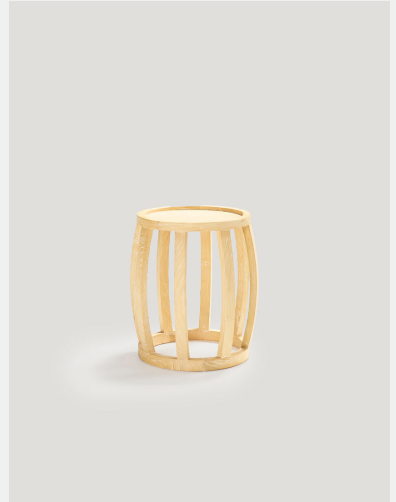

WHITE AND BLACK WOOD

COFFEE TABLE: 40" X 18"

ZORA COFFEE TABLE

NATURAL AND BLACK WOOD

COFFEE TABLE: 33" X 32 X 18"

BRENTWOOD COFFEE AND SIDE TABLE

WHITEWASH WOOD

COFFEE TABLE: 40" X 18"
SIDE TABLE: 24" X 24"

JASPER COFFEE AND SIDE TABLE

NATURAL WOOD

COFFEE TABLE: 40" X 18"
SIDE TABLE: 20" X 24"

BECKHAM COFFEE AND SIDE TABLE

WHITEWASH

COFFEE TABLE: 40" X 18"
SIDE TABLE: 20" X 22"

ZOEY COFFEE AND SIDE TABLE

BRUSHED GOLD METAL

COFFEE TABLE: 24" X 15"
SIDE TABLE: 14" X 17"

STELLA COFFEE SIDE TABLE

BRUSHED GOLD, CHROME,
BLACK METAL

SIDE TABLE: 20" X 24"

DIXON NATURAL WOOD
AND BLACK
SIDE TABLE

SIZE: 16" X 20"

FINN WHITEWASH
AND DARKWOOD
COFFEE TABLE