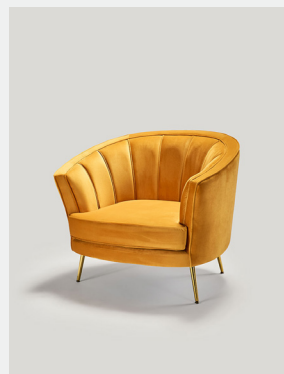

TEAL

WYLDER ARM CHAIR

SIZE: 38" X 30" X 33"

AQUA VELVET

GREY VELVET

MUSTARD VELVET

MAUVE VELVET

OFF WHITE
CHENILLE

HARRISON SOFA AND ARMCHAIRS

SIZE: SOFA 86" x 35" x 33"
ARMCHAIR 35" x 35" x 33"

COGNAC LEATHER

SPRING GREEN VELVET

COBALT VELVET

COBLAT BLUE

SPRING GREEN
VELVET

COGNAC LEATHER