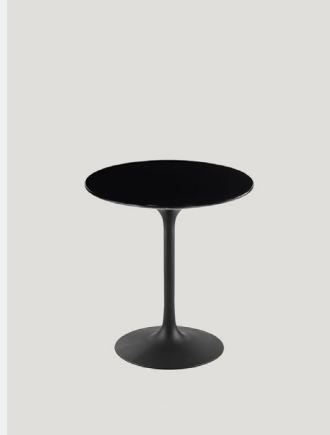

PAIGE HIGHTOP AND COMMUNAL TABLE

GOLD METAL
WITH TEMPER GLASS TOP

HIGHTOP TABLE: 24" X 42" HIGH
COMMUNAL TABLE: 4' X 24" X 42" HIGH

CHANDLER WHITEWASH
HIGHTOP TABLE

SIZE: 32" X 42"

FARM COMMUNAL
TABLE

SIZE: 4' X 24" X 42"

CHARLOTTE GOLD
CAKE TABLE

SIZE: 47" X 26" X 18"

ELLIE WHITE MARBLE TABLE

BRUSHED GOLD WITH FAUX MARBLE

SIZE: 48" X 30" HIGH

ELLIE COCKTAIL AND HIGHTOP TABLES

TOPS: GLOSS BLACK | BLACK MARBLE | GLOSS WHITE | WHITE MARBLE
BASE: BRUSH GOLD | BLACK | WHITE

COCKTAIL TABLE: 27" X 30" HIGH HIGHTOP TABLES: 27" X 42" HIGH

MARBLE BLACK TOP
BLACK BASE COCKTAIL

WHITE MARBLE TOP
BLACK BASE COCKTAIL

GLOSS BLACK TOP
BLACK BASE COCKTAIL

GLOSS WHITE TOP
BLACK BASE COCKTAIL