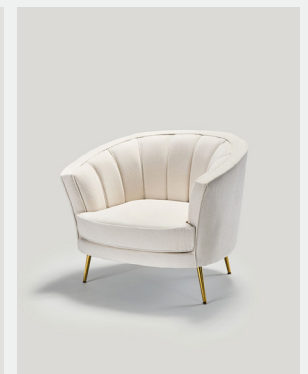

TEAL

WYLDER ARM CHAIR

SIZE: 38" X 30" X 33"

AQUA VELVET

GREY VELVET

MUSTARD VELVET

MAUVE VELVET

OFF WHITE
CHENILLE