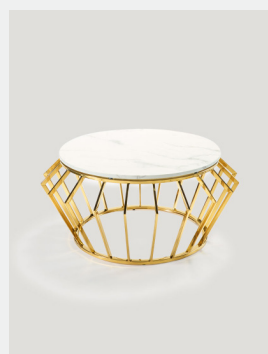

COFFEE AND SIDE TABLES

EMMA COFFEE AND SIDE TABLES

COFFEE TABLE

SIZE: 32" X 18"

SIDE TABLE

SIZE: 22" X 23"

SIDE TABLE CHROME
W/ BLACK MARBLE

SIDE TABLE CHROME
W/ WHITE MARBLE

SIDE TABLE GOLD
W/ BLACK MARBLE

SIDE TABLE GOLD
W/ WHITE MARBLE

COFFEE TABLE CHROME
W/ BLACK MARBLE

COFFEE TABLE CHROME
W/ WHITE MARBLE

COFFEE TABLE GOLD
W/ BLACK MARBLE

COFFEE TABLE GOLD
W/ WHITE MARBLE

HARLO COFFEE AND SIDE TABLES

COFFEE TABLE

SIZE: 47" X 27" X 17"

SIDE TABLE

SIZE: 20" X 22"

MARA COFFEE AND SIDE TABLE

GOLD WITH TEMPER GLASSTOP

COFFEE TABLE: 33" X 17"
SIDE TABLE: 20" X 24"

ASHTON COFFEE TABLE