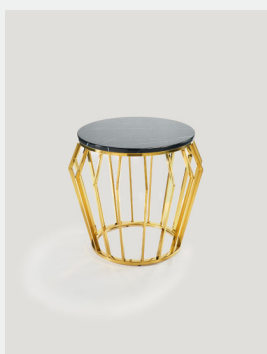

COFFEE AND SIDE TABLES

EMMA COFFEE AND SIDE TABLES

COFFEE TABLE

SIZE: 32" X 18"

SIDE TABLE

SIZE: 22" X 23"

SIDE TABLE CHROME
W/ BLACK MARBLE

SIDE TABLE CHROME
W/ WHITE MARBLE

SIDE TABLE GOLD
W/ BLACK MARBLE

SIDE TABLE GOLD
W/ WHITE MARBLE

COFFEE TABLE CHROME
W/ BLACK MARBLE

COFFEE TABLE CHROME
W/ WHITE MARBLE

COFFEE TABLE GOLD
W/ BLACK MARBLE

COFFEE TABLE GOLD
W/ WHITE MARBLE

HARLO COFFEE AND SIDE TABLES

COFFEE TABLE

SIZE: 47" X 27" X 17"

SIDE TABLE

SIZE: 20" X 22"

MARA COFFEE AND SIDE TABLE

GOLD WITH TEMPER GLASSTOP

COFFEE TABLE: 33" X 17"
SIDE TABLE: 20" X 24"

ASHTON COFFEE TABLE