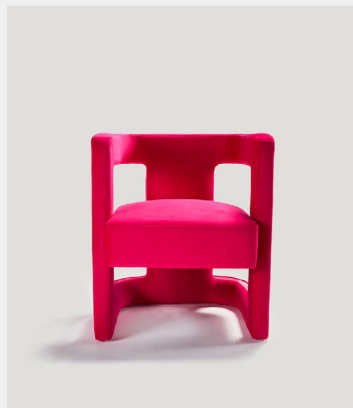

CERISE VELVET