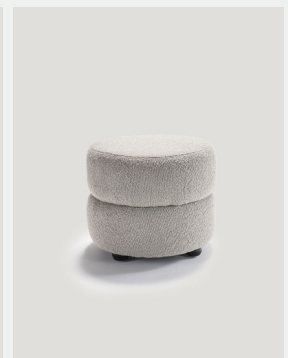

SAWYER OTTOMAN

SIZE: 20" X 16"

BLACK LEATHER

COGNAC LEATHER

WHITE LEATHER

OYSTER VELVET

GREY BOUCLE

OFF WHITE VELVET

COFFEE AND SIDE TABLES

EMMA COFFEE AND SIDE TABLES

COFFEE TABLE

SIZE: 32" X 18"

SIDE TABLE

SIZE: 22" X 23"

SIDE TABLE CHROME
W/ BLACK MARBLE

SIDE TABLE CHROME
W/ WHITE MARBLE